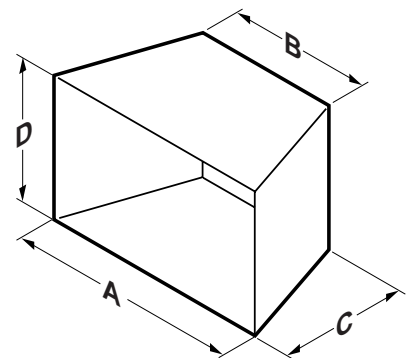

New Product Introduction

LOVE AT FIRST LIGHT

Mezmer Log Set

Mezmer Split Log Set

Mountain Oak Log Set

Product Features

- One burner size accommodates 18", 24" and 30" log sets
- Installs in any fireplace with no need for venting
- Mezmer, Mezmer Split, or Mountain Oak log sets available in three lengths
- Available in Manual or Millivolt ignition
- Automatic gas shutoff if the flame goes out

Minimum Hearth Dimensions

SPECIFICATIONS	18"	24"	30"
FRONT WIDTH (A)	26"	29"	33"
BACK WIDTH (B)	18"	22-1/4"	22-1/4"
DEPTH (C)	13"	13"	13"
HEIGHT (D)	17"	17"	17"
BTU/HR MILLIVOLT	19,000 - 38,000 (NG)		31,000 - 38,000 (LP)
HEATING CAPACITY (SQ FT)	up to 2,000 FT		