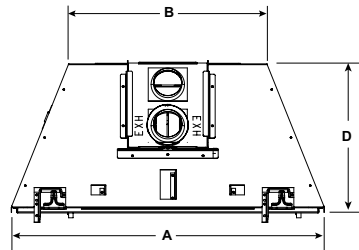

Technical Specifications

MODEL	FRONT WIDTH (A)		BACK WIDTH (B)		HEIGHT (C)		DEPTH (D)		VIEWING AREA (E X F)	BTU/HR INPUT
	UNIT	MIN FIREBOX OPENING	UNIT	MIN. OPEN	UNIT	MIN FIREBOX OPENING	UNIT	MIN FIREBOX OPENING		
RUBY25IN	26-1/8" (664mm)	26-5/8" (676mm)	14-5/8" (372mm)	15-1/8" (384mm)	17-1/16" (433mm)	17-5/16" (439mm)	14-1/2" (368mm)	15" (381mm)	22-1/2" X 12-7/16" (572mm X 316mm)	27,000
RUBY30IN	31-1/8" (791mm)	31-5/8" (803mm)	19-5/8" (499mm)	20-1/8" (511mm)	20-3/4" (527mm)	21" (533mm)	14-1/2" (368mm)	15" (381mm)	27-1/2" X 15-15/16" (699mm X 405mm)	32,700
RUBY35IN	36-1/8" (918mm)	36-5/8" (930mm)	24-5/8" (626mm)	25-1/8" (638mm)	24" (610mm)	24-1/4" (616mm)	14-1/2" (368mm)	15" (381mm)	32-1/2" X 19-3/8" (826mm X 492mm)	35,000
JASPER30IN	31-1/8" (791mm)	31-5/8" (803mm)	19-5/8" (499mm)	20-1/8" (511mm)	20-3/4" (527mm)	21" (533mm)	14-1/2" (368mm)	15" (381mm)	27-1/2" X 15-15/16" (699mm X 405mm)	30,000

Left View

Front View

Top View

Right View

Dimensions are in inches and millimeters. Product information is not complete and is subject to change without notice. Product installation must adhere strictly to instructions shipped with product. We recommend measuring individual units at installation. NOTE: Combustible material should not cover the face. Refer to installation manual for detailed specifications on installing this product. Hearth & Home Technologies® reserves the right to update units periodically. Actual product appearance, including flame, may differ from product images.