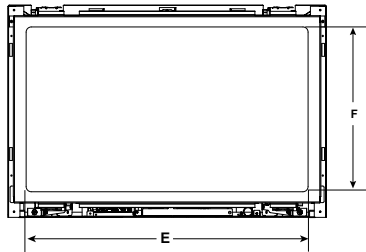

Technical Specifications

MODEL	FRONT WIDTH (A)		BACK WIDTH (B)		HEIGHT (C)		DEPTH (D)		VIEWING AREA (E X F)	BTU/HR INPUT
	UNIT	MIN FIREBOX OPENING	UNIT	MIN. OPEN	UNIT	MIN FIREBOX OPENING	UNIT	MIN FIREBOX OPENING		
RUBY25IN	26-1/8" (664mm)	26-5/8" (676mm)	14-5/8" (372mm)	15-1/8" (384mm)	17-1/16" (433mm)	17-5/16" (439mm)	14-1/2" (368mm)	15" (381mm)	22-1/2" X 12-7/16" (572mm X 316mm)	27,000
RUBY30IN	31-1/8" (791mm)	31-5/8" (803mm)	19-5/8" (499mm)	20-1/8" (511mm)	20-3/4" (527mm)	21" (533mm)	14-1/2" (368mm)	15" (381mm)	27-1/2" X 15-15/16" (699mm X 405mm)	32,700
RUBY35IN	36-1/8" (918mm)	36-5/8" (930mm)	24-5/8" (626mm)	25-1/8" (638mm)	24" (610mm)	24-1/4" (616mm)	14-1/2" (368mm)	15" (381mm)	32-1/2" X 19-3/8" (826mm X 492mm)	35,000
JASPER30IN	31-1/8" (791mm)	31-5/8" (803mm)	19-5/8" (499mm)	20-1/8" (511mm)	20-3/4" (527mm)	21" (533mm)	14-1/2" (368mm)	15" (381mm)	27-1/2" X 15-15/16" (699mm X 405mm)	30,000

Left View

Front View

Top View

Right View

Dimensions are in inches and millimeters. Product information is not complete and is subject to change without notice. Product installation must adhere strictly to instructions shipped with product. We recommend measuring individual units at installation. NOTE: Combustible material should not cover the face. Refer to installation manual for detailed specifications on installing this product. Hearth & Home Technologies® reserves the right to update units periodically. Actual product appearance, including flame, may differ from product images.