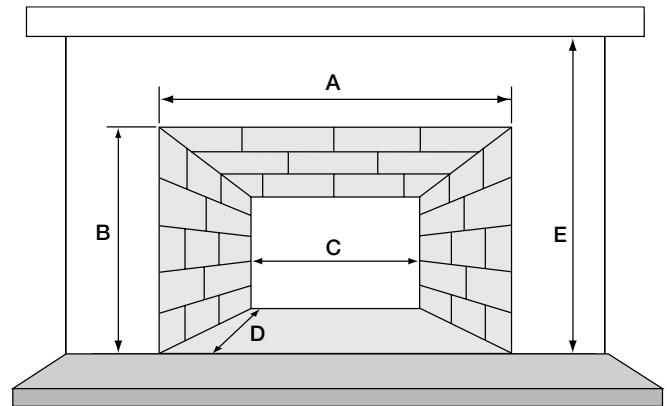

Convert a drafty, wood-burning fireplace into an efficient, beautiful focal point by installing a Majestic gas fireplace insert in just three easy steps.

Ruby 35" with Contemporary Arch front and surround in New Bronze with Tavern Brown interior.

STEP 1: Measure your existing fireplace opening and choose your insert

The height, width and depth of the existing fireplace opening is needed to ensure an appropriately sized insert is selected.

- A. Fireplace front width _____
- B. Fireplace front height _____
- C. Fireplace back width _____
- D. Fireplace depth _____
- E. Hearth to mantel height _____