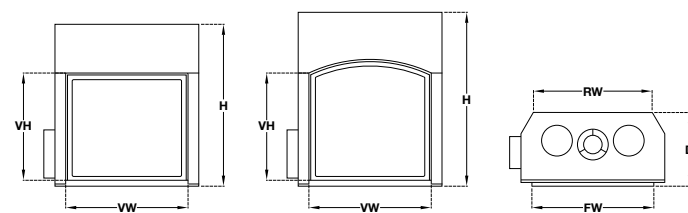

Visible Height	Visible Width	Minimum Rough Framing Dimensions				CSA P-4 Efficiency	Natural Gas (BTUH)	LP Gas (BTUH)
			Front Width	Rear Width	Depth	Height			
FV34 Timberline/Décor	23 1/8"	32 5/8"	40 5/8"	39 7/16"	14 5/8"	36 3/4"	74%	18,000-27,000	22,000-27,000
FV34 FullView	23 1/8"	32 5/28"	40 5/8"	39 7/16"	14 5/8"	36 3/4"	77%	9,260-32,000	12,700-32,000
FV34 FullView Arch	27 1/16"	32 5/8"	40 5/8"	40 5/8"	14 5/8"	40 3/4"	74.5%	8,965-31,500	12,627-31,500
FV41 Timberline/Décor	28 9/16"	32 1/2"	45"	32 1/8"	19 1/2"	47"	74%	18,000-29,000	22,000-29,000
FV41 FullView	28 9/16"	32 1/2"	45"	32 1/8"	19 1/2"	47"	74.5%	13,000-40,000	15,000-40,000
FV41 FullView Arch	32 9/16"	32 1/2"	45"	45"	19 1/2"	50 1/2"	77%	11,622-40,000	15,152-40,000
FV46 FullView	33 1/4"	38 1/4"	51"	36 5/8"	22 1/2"	48 1/2"	72%	13,450-45,500	15,840-45,500

KEY: VH=Visible Height, VW=Visible Width, FW=Front Width, RW=Rear Width, D=Depth, H=Height

mendotahearth.com

Create your ideal style with the **Design Your Fireplace tool** on our website

Or download the **free Picture It app** to bring your vision to life